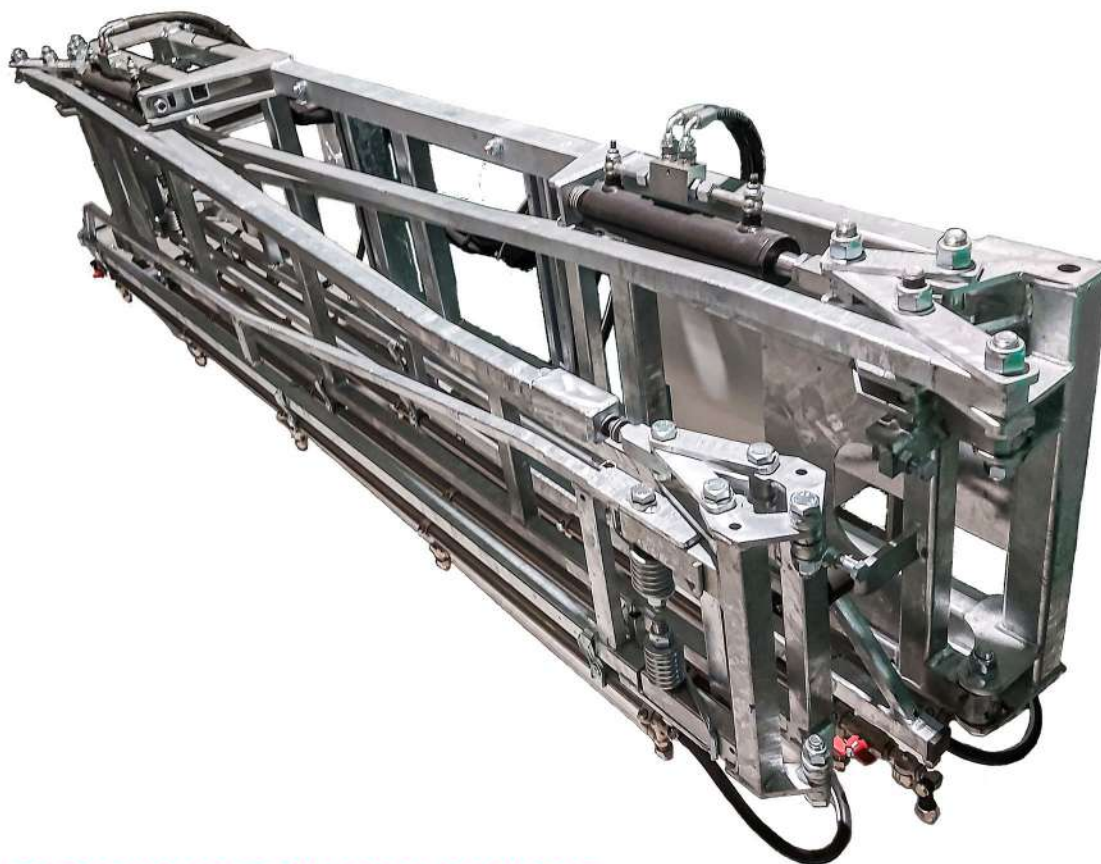

SPECIFICHE TECNICHE DI SERIE

STANDARD TECHNICAL SPECIFICATIONS - SPÉCIFICATIONS TECHNIQUES STANDARD - ESPECIFICACIONES TÉCNICAS ESTÁNDAR

MODELLO	Alimentazione	n° Getti	Lungh.	Largh.	Altezza	Kg
BI12	5	24	53	245	57	175

CARATTERISTICHE TECNICHE DI SERIE

Barra da diserbo a 2 pistoni idraulici a chiusura posteriore a libro - Valvole di blocco idrauliche - Telaio in acciaio zincato a freddo
Tubi portagetti in acciaio inox filettati 1/2 con fori a distanza 500mm - Snodo di sicurezza sul primo braccio - Morsetti fermatubo.

STANDARD TECHNICAL FEATURES

Weed control boom with 2 hydraulic pistons and rear folding - Hydraulic check valves - Cold-galvanized steel frame - Stainless steel nozzle holders with 1/2" threads and holes spaced 500mm apart - Safety joint on the first arm - Hose clamps.

CARACTÉRISTIQUES TECHNIQUES STANDARD

Weed control boom with 2 hydraulic pistons and rear folding - Hydraulic check valves - Cold-galvanized steel frame - Stainless steel nozzle holders with 1/2" threads and holes spaced 500mm apart - Safety joint on the first arm - Hose clamps.

CARACTERÍSTICAS TÉCNICAS ESTÁNDAR

Barra desmalezadora con 2 pistones hidráulicos y plegado trasero - Válvulas de retención hidráulicas - Bastidor de acero galvanizado en frío - Portaboquillas de acero inoxidable con rosca de 1/2" y orificios espaciados 500 mm - Junta de seguridad en el primer brazo
Abrazaderas para mangueras.